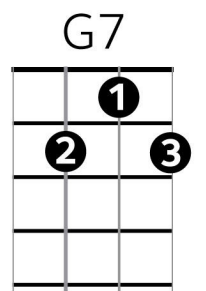

I Have a Dream – Abba (1979)

Intro: C (or Csus4) C G G C C{pause}

G7 / C / G7 / C
 I have a dream - a song to sing - to help me cope - with anything
 / G7 / C
 - - If you see the wonder - - of a fairy tale
 / G7 / C /
 - - You can take the future - - even if you fail

Chorus

G7 / F C
 I believe in angels - - something good in everything I see
 G7 / F C
 I believe in angels - - when I know the time is right for me
 G7 G7{pause} C - / /
 I'll cross the stream - I have a dream

G7 / C / G7 / C
 I have a dream - a fantasy - to help me through - reality
 / G7 / C
 - - And my destination - - makes it worth the while
 / G7 / C /
 - - Pushing through the darkness - - still another mile

Chorus

G7 G7{pause} C - / /
 I'll cross the stream - I have a dream

Verse 1 again

Chorus

G7 G7{pause} C - / /
 I'll cross the stream - I have a dream

Outro: C (or Csus4) C G C
 C (or Csus4) C G C{stop}

Chords