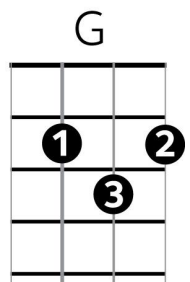

I Have a Dream – Abba (1979)

Intro: C (or Csus4) C G G C C{pause}

G7 / C / G7 / C
 I have a dream - a song to sing - to help me cope - with anything
 / G7 / C
 - - If you see the wonder - - of a fairy tale
 / G7 / C /
 - - You can take the future - - even if you fail

Chorus

G7 / F C
 I believe in angels - - something good in everything I see
 G7 / F C
 I believe in angels - - when I know the time is right for me
 G7 G7{pause} C - / /
 I'll cross the stream - I have a dream

G7 / C / G7 / C
 I have a dream - a fantasy - to help me through - reality
 / G7 / C
 - - And my destination - - makes it worth the while
 / G7 / C /
 - - Pushing through the darkness - - still another mile

Chorus

G7 G7{pause} C - / /
 I'll cross the stream - I have a dream

Verse 1 again

Chorus

G7 G7{pause} C - / /
 I'll cross the stream - I have a dream

Outro: C (or Csus4) C G C
 C (or Csus4) C G C{stop}

Chords